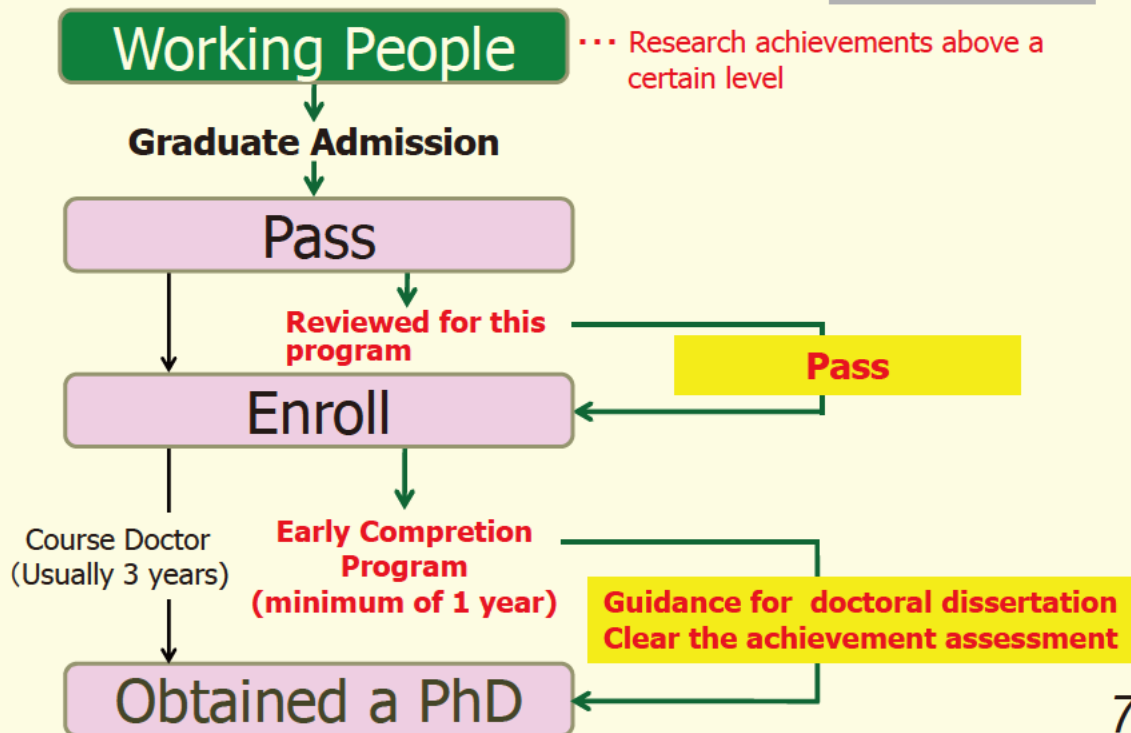

Flow of Doctoral Degree Acquisition

Research Field and Degree

Degree Programs in Business Sciences

Doctoral Program	Doctoral Degree
Law	Doctor of Philosophy in Law / Research
Business Administration	Doctor of Philosophy in Business Administration / Research

Degree Programs in Pure and Applied Sciences

Doctoral Program	Degree
Mathematics	Doctor of Philosophy in Science / Research
Physics	Doctor of Philosophy in Science / Research
Chemistry	Doctor of Philosophy in Science / Research
Engineering Sciences – Subprogram in Applied Physics – Subprogram in Materials Science – Subprogram in Materials Science and Engineering	Doctor of Philosophy in Engineering / Research