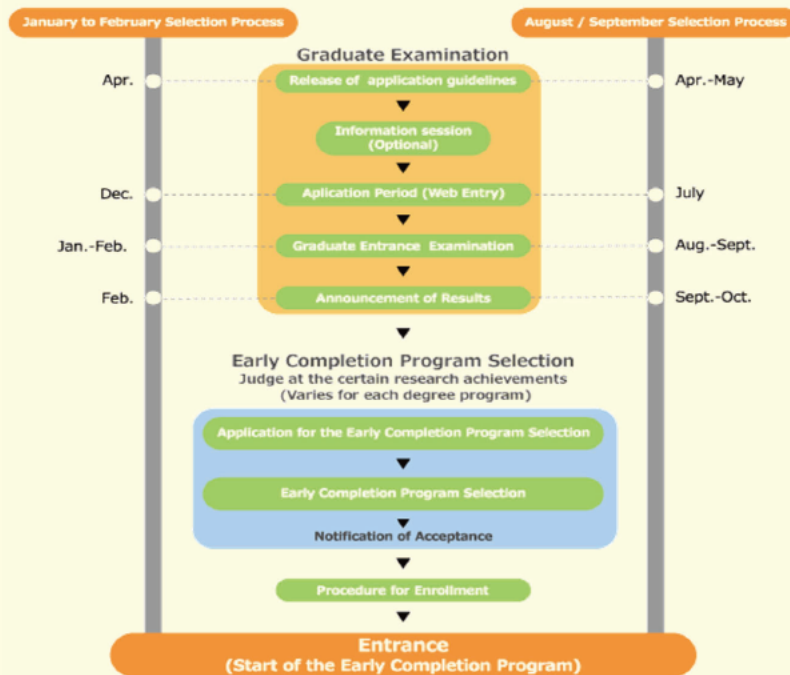

11

Eligibility for Admission

note: Please be sure to check the application guidelines for details.

- Those who have or are expected to have a master's degree
- Those who have or are expected to have a professional degree
- Those who are recognized as having academic ability equal to or higher than the master's degree at the graduate school of this university by ligibility screening

Students are eligible to be reviewed for this program after passing the Graduate Entrance Examination.

12

How to Enroll

【In the case of April admission】

Achievement Assessment

Example of a Basic Model for the Course Outline and Achievement Assessment
(Established practice according to the assessment method set by the degree program)