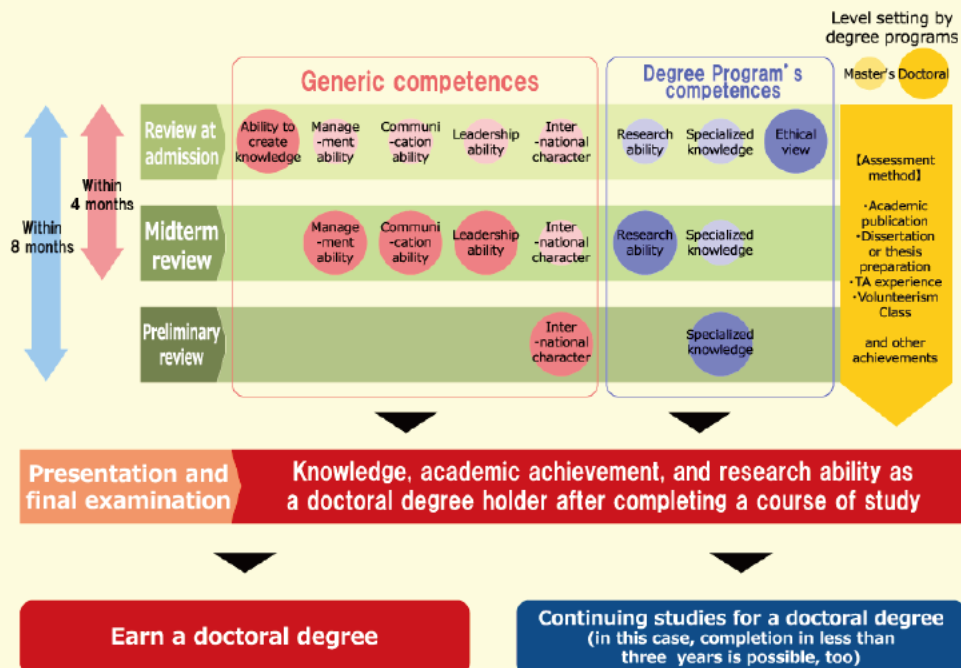

11

Eligibility for Admission

note: Please be sure to check the application guidelines for details.

- Those who have or are expected to have a master's degree
- Those who have or are expected to have a professional degree
- Those who are recognized as having academic ability equal to or higher than the master's degree at the graduate school of this university by ligibility screening

Students are eligible to be reviewed for this program after passing the Graduate Entrance Examination.

12

How to Enroll

【In the case of April admission】

Achievement Assessment

Example of a Basic Model for the Course Outline and Achievement Assessment
(Established practice according to the assessment method set by the degree program)